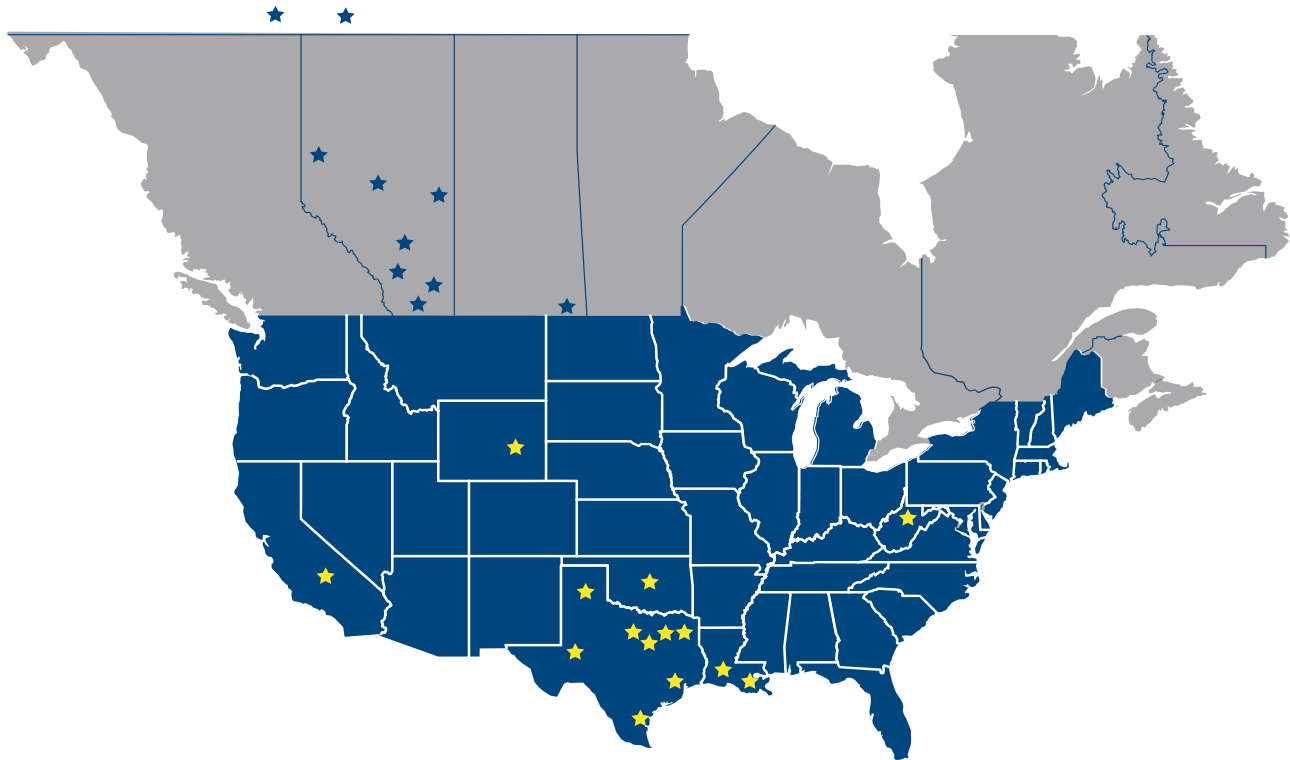

Titan Distribution Centers

Bridgeport Dist. Center
5754 U.S. Hwy. 380 East
Bridgeport, TX 76426
Phone 940-683-2726
Fax 940-683-8326

Broussard Dist. Center
204 Lafferty
Broussard, LA 70518
Phone (337) 837-1135
Fax (337) 837-1137